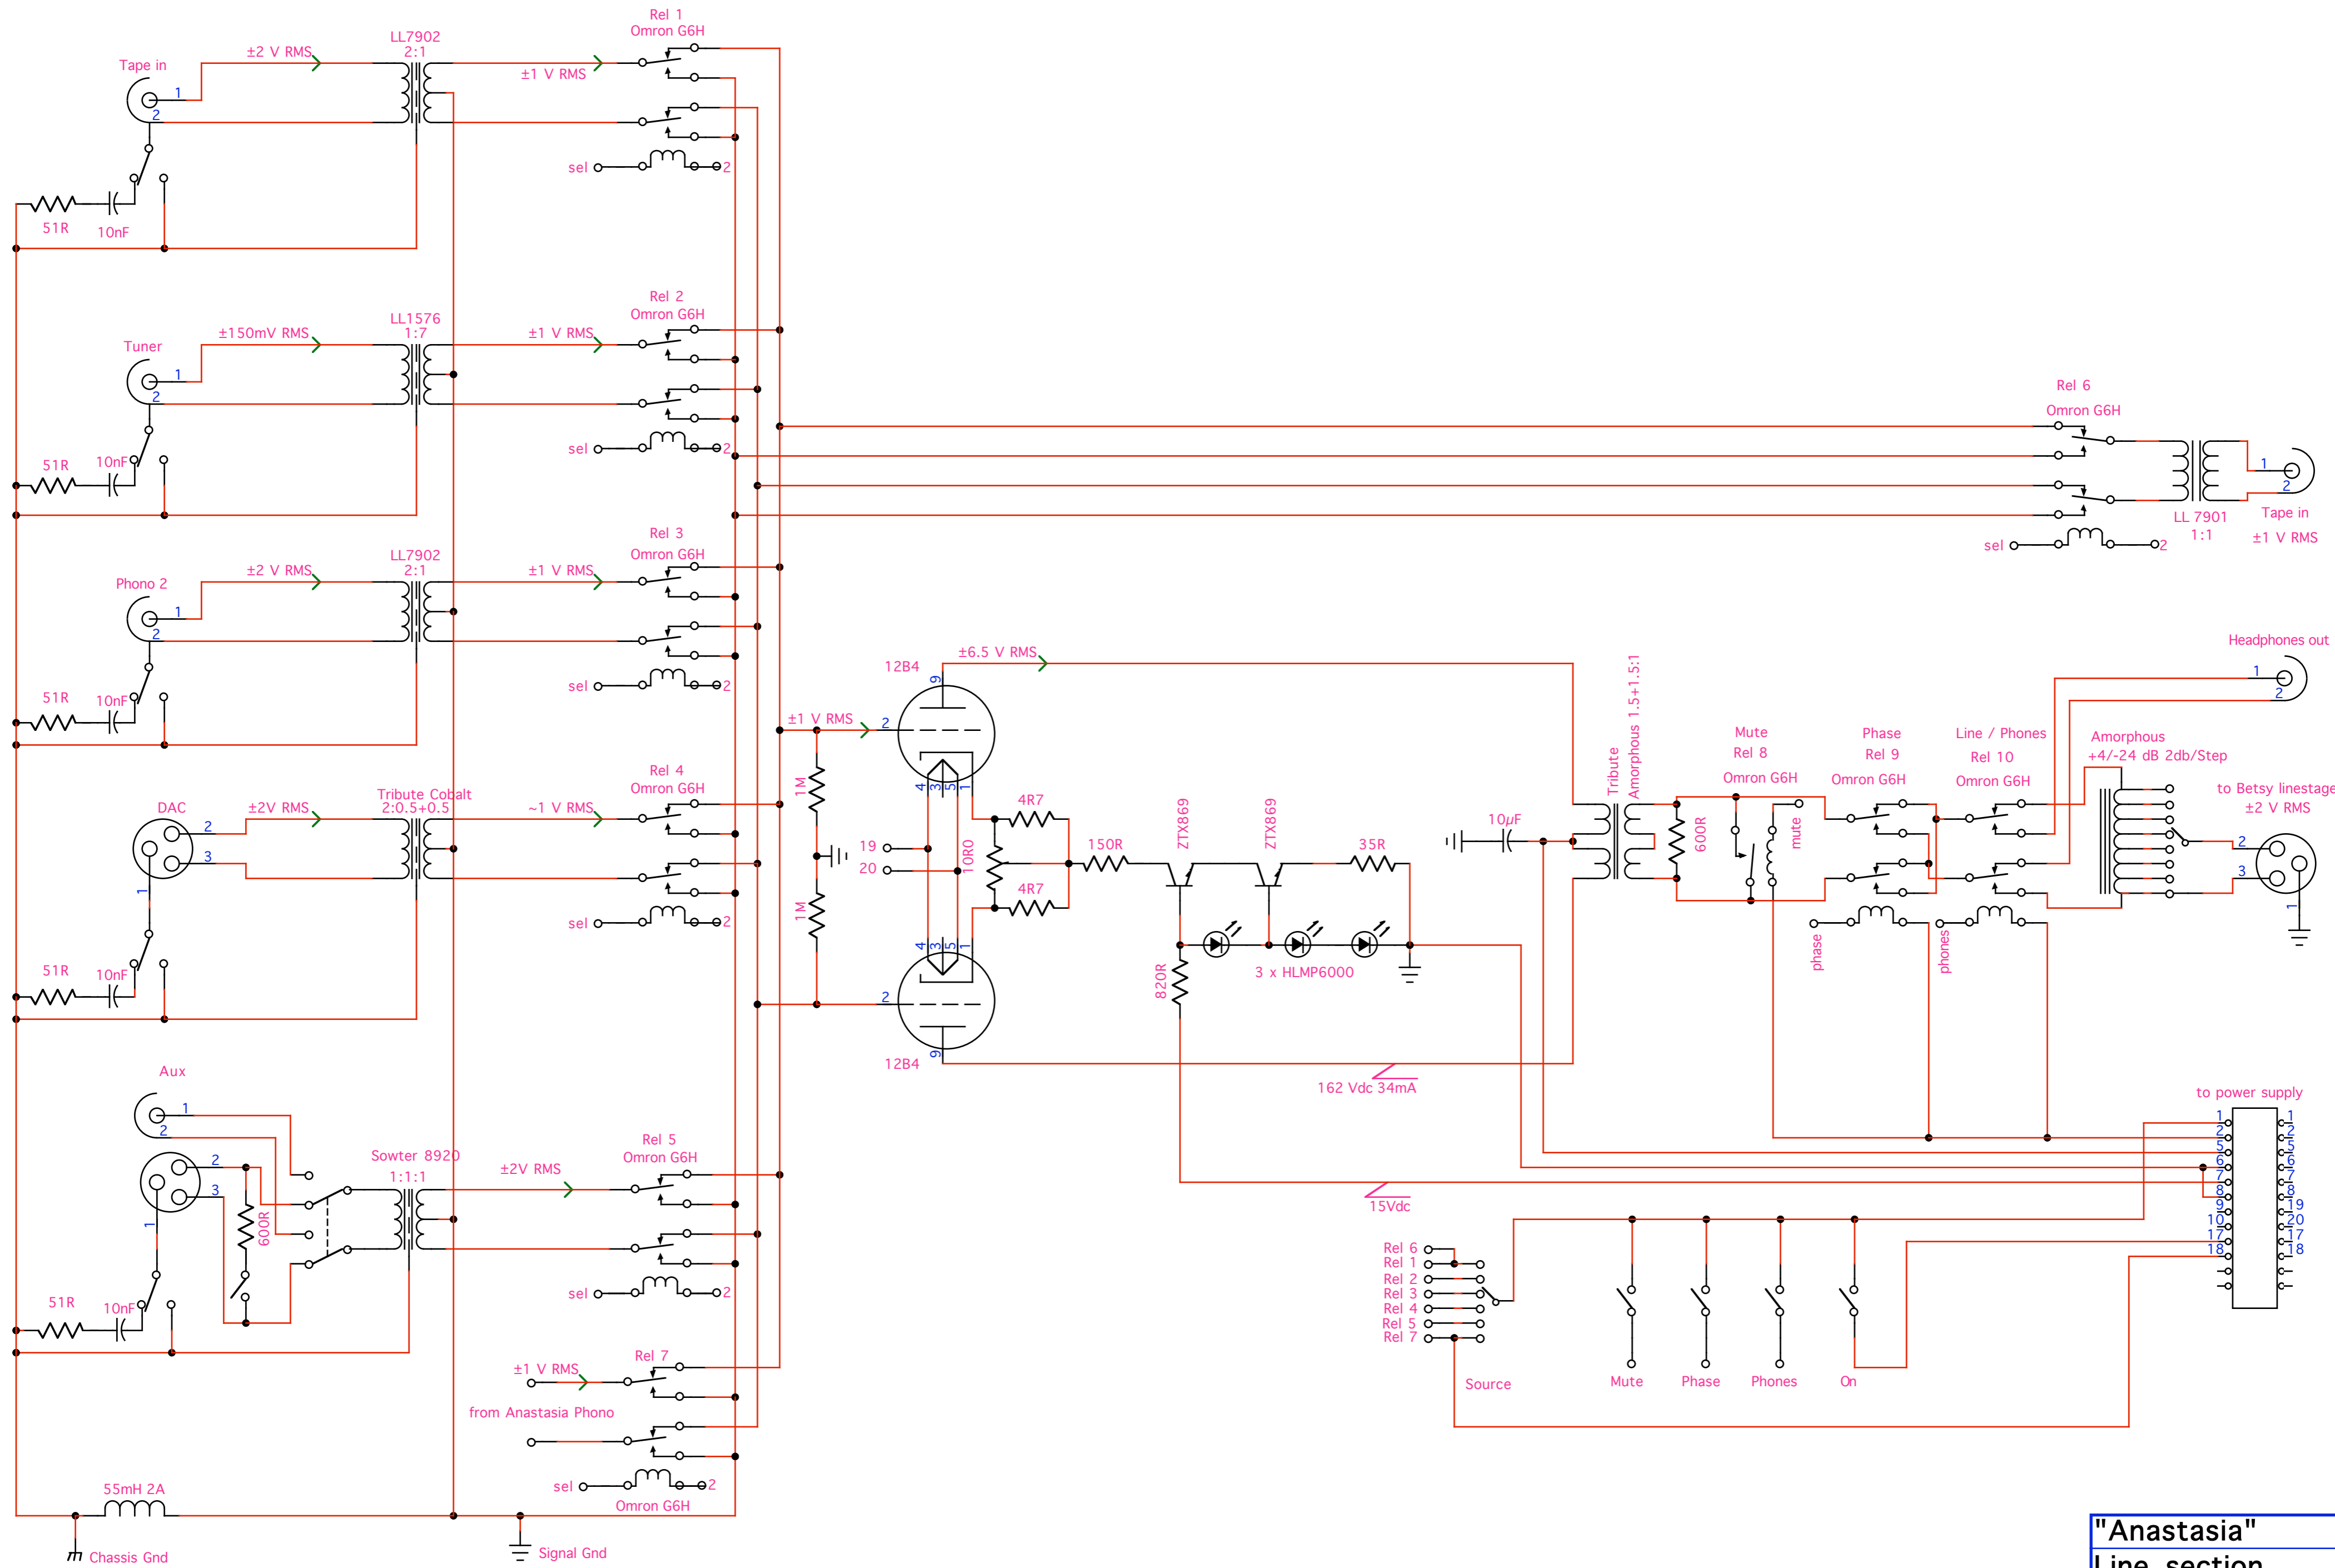

**"Anastasia", "Betsy"**  
**Powersupply**  
**for both channels**  
 Rev h 2004-11-09  
 ©Christian Rintelen

"Anastasia", "Betsy"  
 Heater regs/Relays  
 for both channels  
 Rev g 2004-11-09  
 ©Christian Rintelen

**"Anastasia"**  
 Line section  
 (one channel shown)  
 Rev 3h 2004-09-02  
 ©Christian Rintelen

"Anastasia"  
 Phono section  
 (one channel shown)  
 Rev 3h 2004-09-02  
 ©Christian Rintelen

**BETSY**  
 six channel linestage  
 (three channels shown)  
 Rev 2g 2004-11-29  
 ©Christian Rintelen