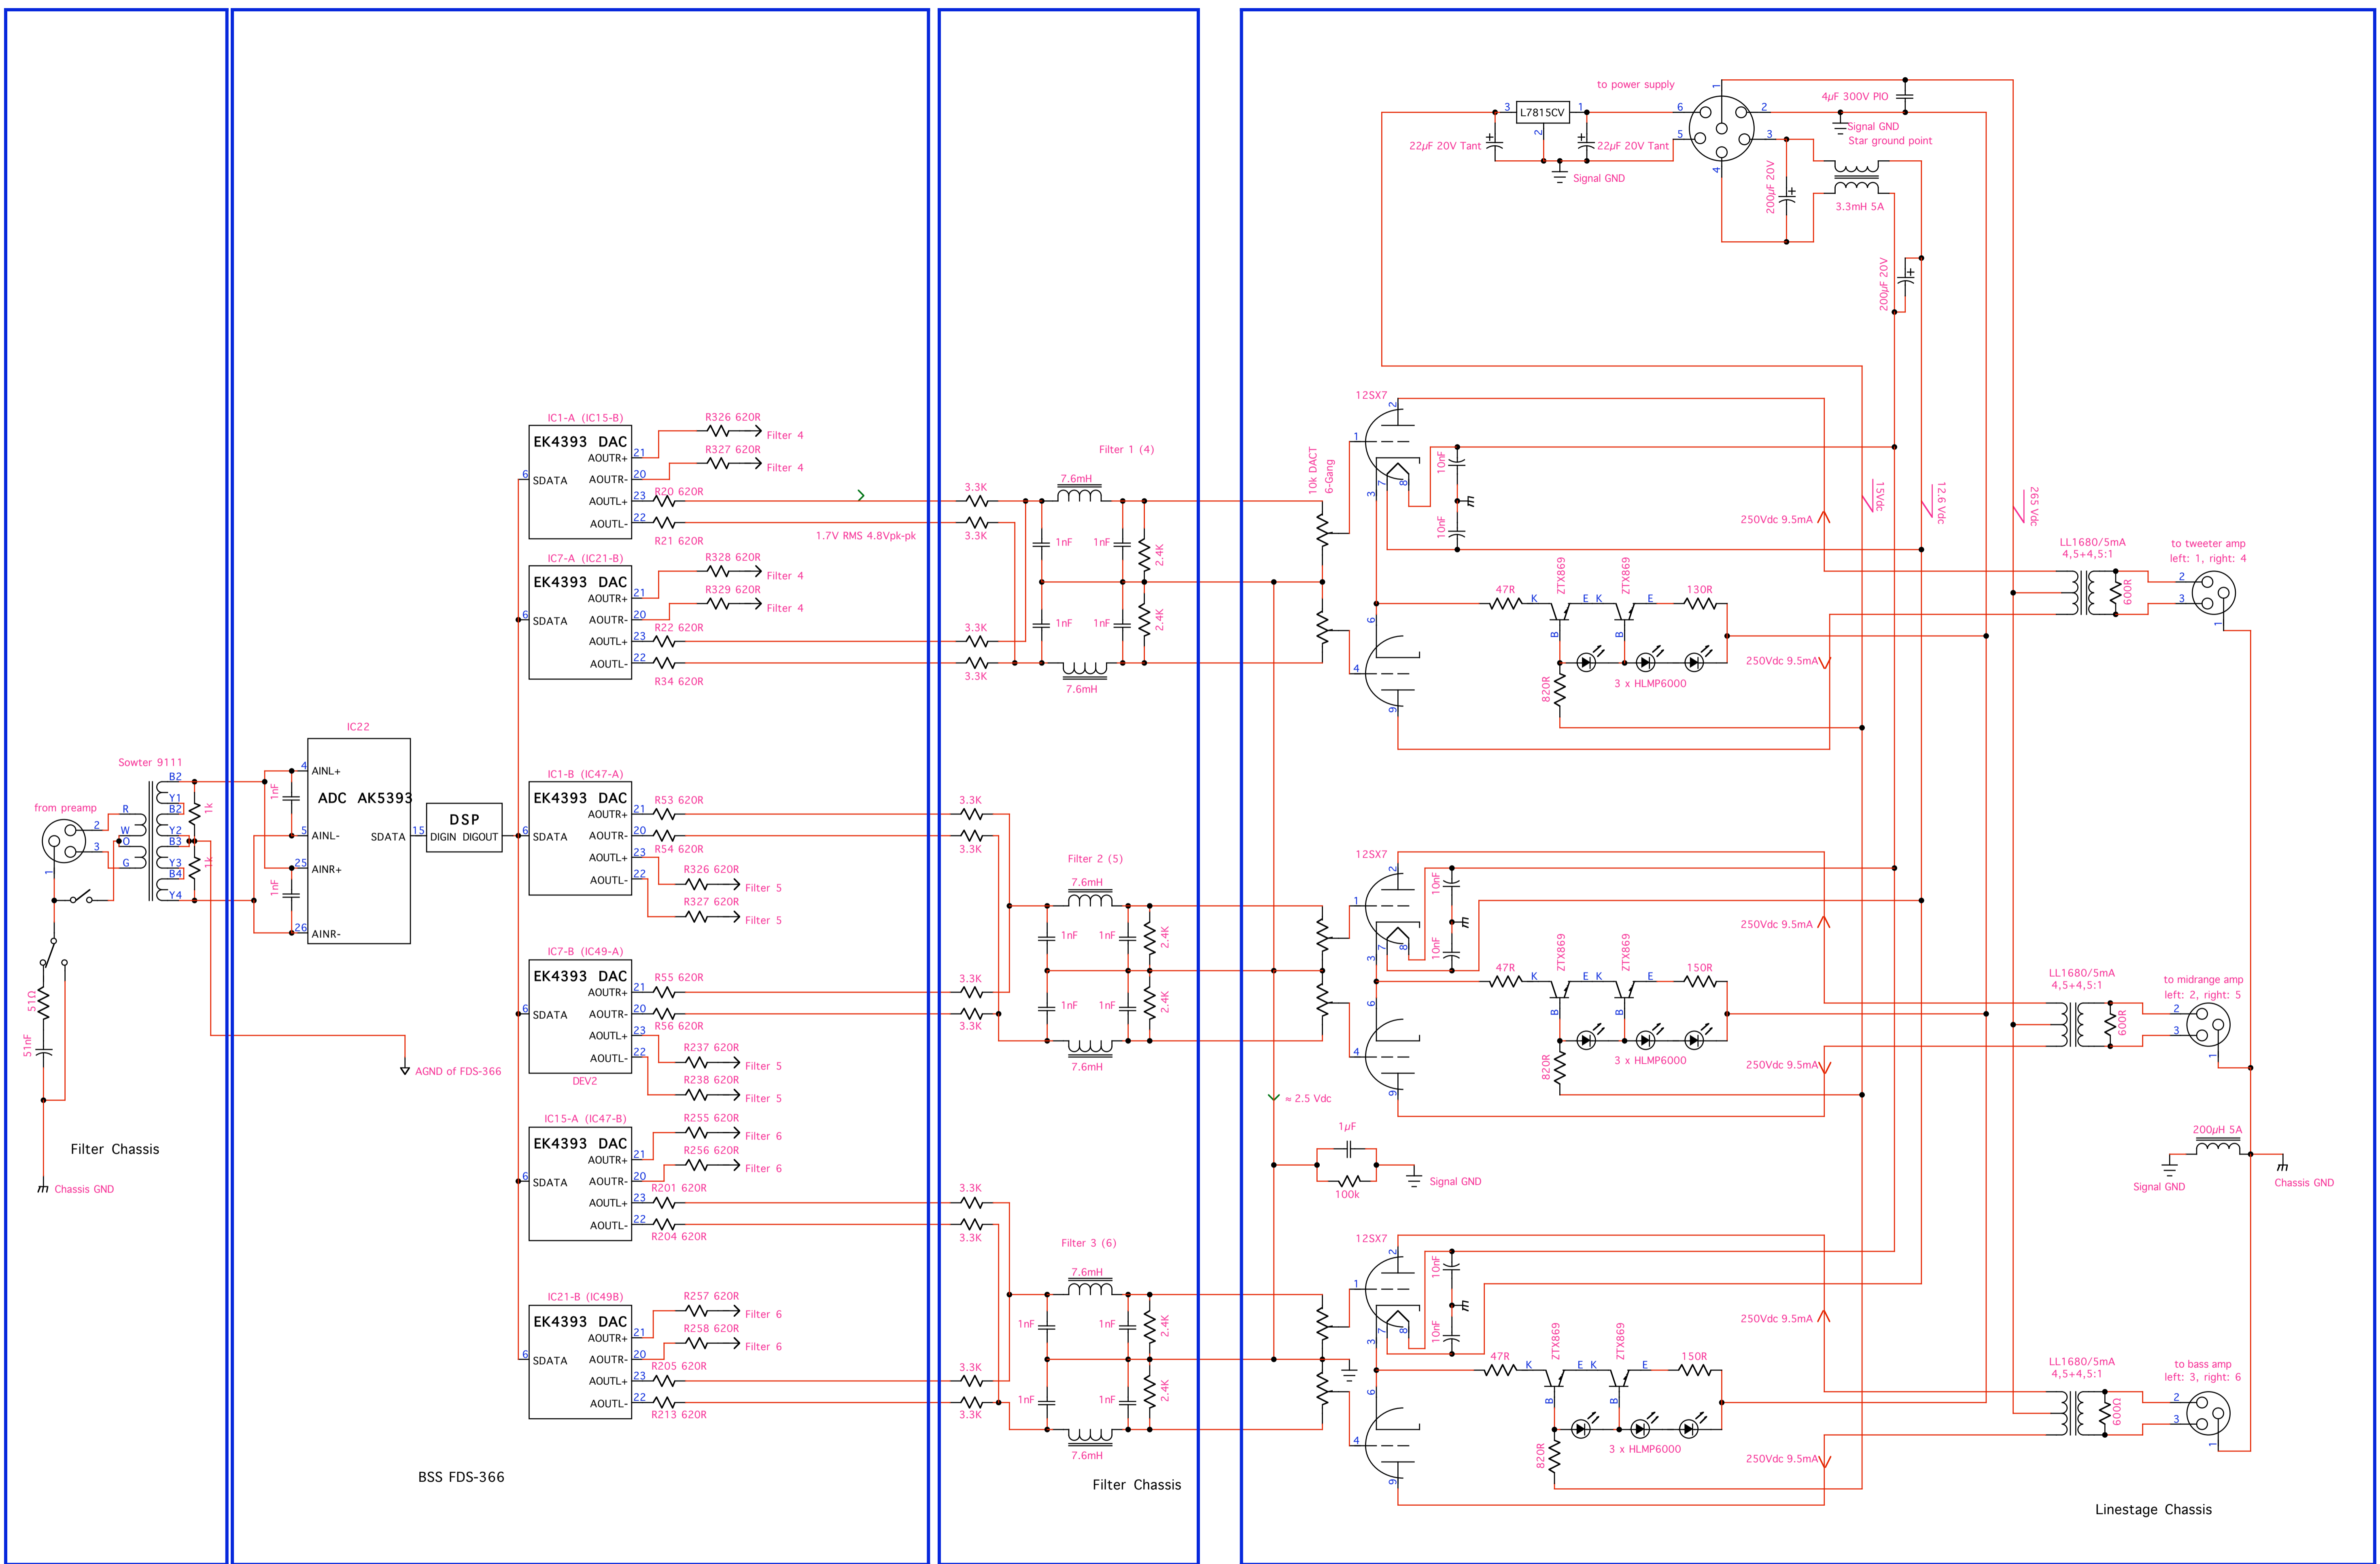

**"Anastasia", "Betsy"**  
**Powersupply**  
**for both channels**  
 Rev h 2004-11-09  
 ©Christian Rintelen

"Anastasia", "Betsy"  
 Heater regs/Relays  
 for both channels  
 Rev g 2004-11-09  
 ©Christian Rintelen

**"Anastasia"**  
 Line section  
 (one channel shown)  
 Rev 3h 2004-09-02  
 ©Christian Rintelen

"Anastasia"  
 Phono section  
 (one channel shown)  
 Rev 3h 2004-09-02  
 ©Christian Rintelen

**BETSY**  
 six channel linestage  
 (three channels shown)  
 Rev 2g 2004-11-29  
 ©Christian Rintelen