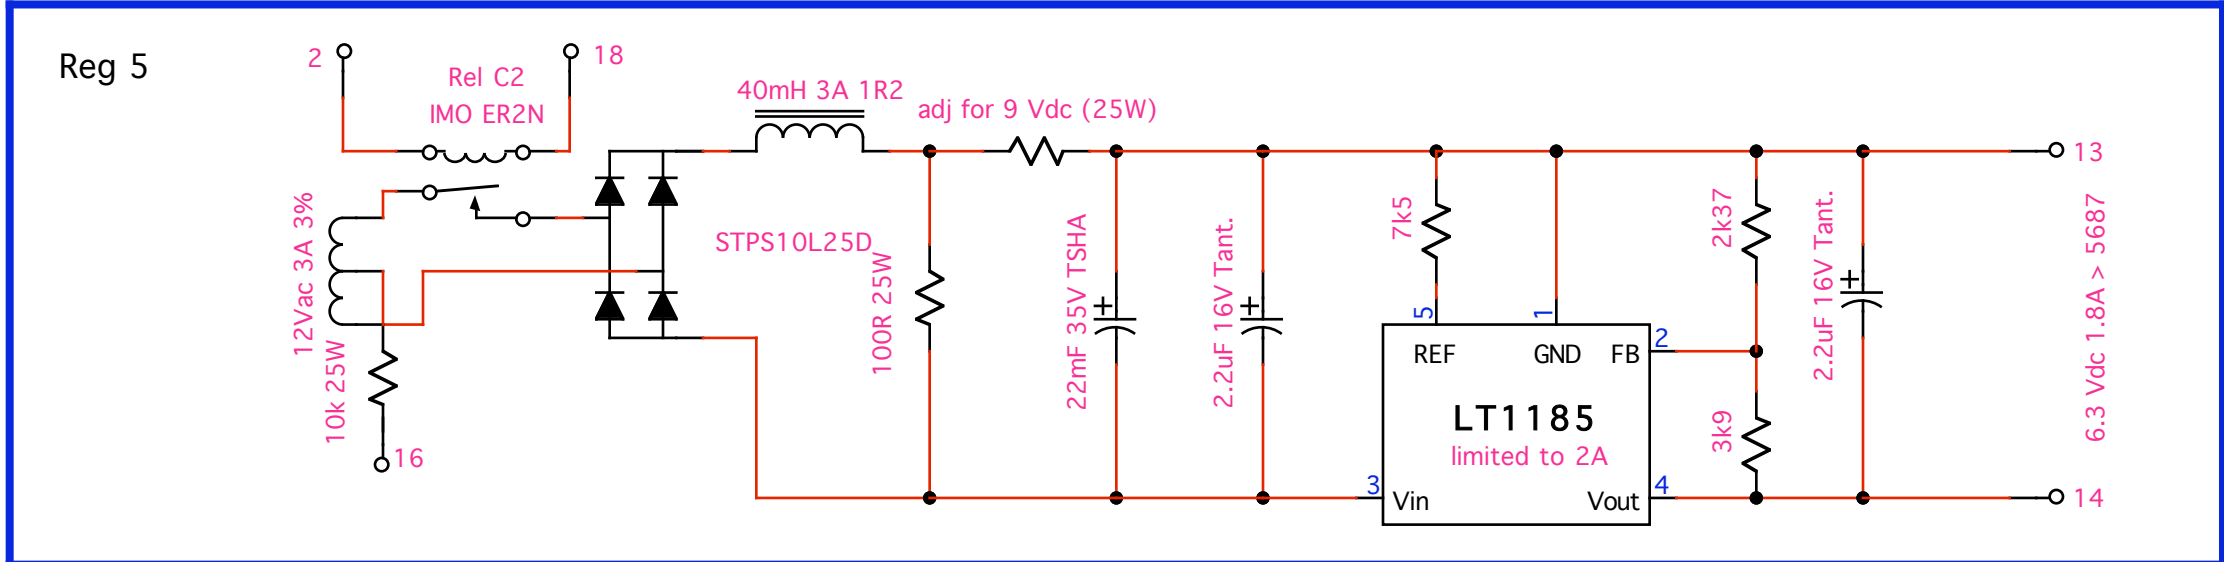

**"Anastasia", "Betsy"**  
**Powersupply**  
**for both channels**  
 Rev h 2004-11-09  
 ©Christian Rintelen

"Anastasia", "Betsy"  
 Heater regs/Relays  
 for both channels  
 Rev g 2004-11-09  
 ©Christian Rintelen

**"Anastasia"**  
 Line section  
 (one channel shown)  
 Rev 3h 2004-09-02  
 ©Christian Rintelen

"Anastasia"  
 Phono section  
 (one channel shown)  
 Rev 3h 2004-09-02  
 ©Christian Rintelen

**BETSY**  
 six channel linestage  
 (three channels shown)  
 Rev 2g 2004-11-29  
 ©Christian Rintelen