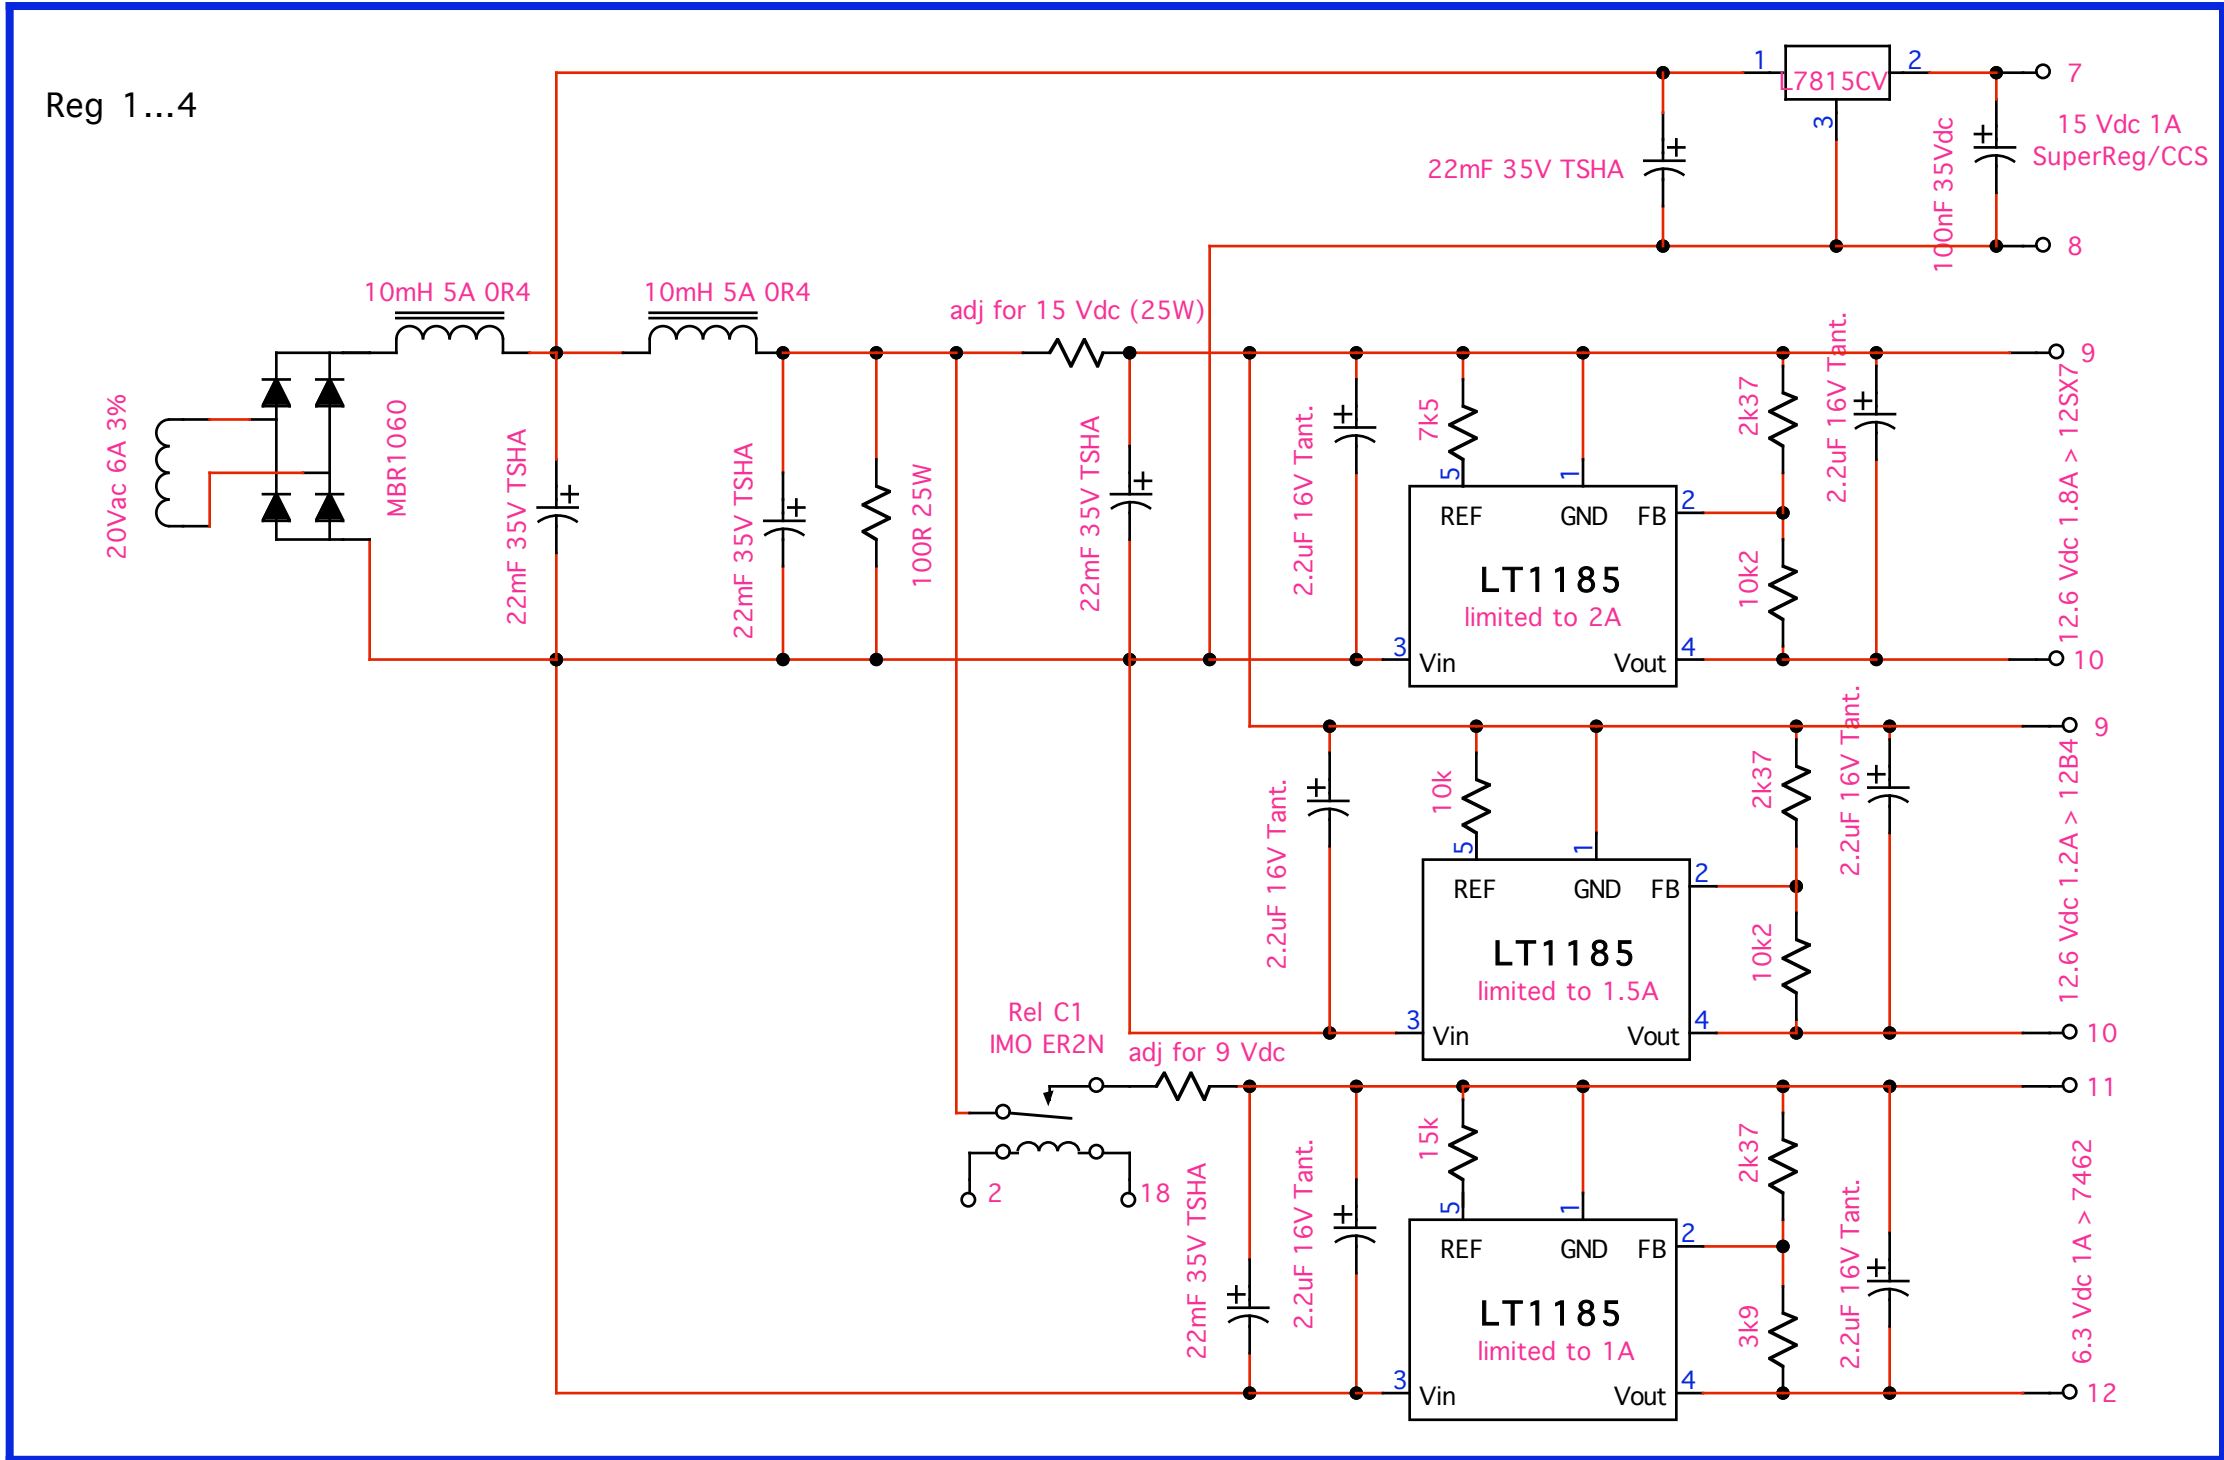

**"Anastasia", "Betsy"**  
**Powersupply**  
**for both channels**  
 Rev h 2004-11-09  
 ©Christian Rintelen

"Anastasia", "Betsy"  
 Heater regs/Relays  
 for both channels  
 Rev g 2004-11-09  
 ©Christian Rintelen

**"Anastasia"**  
 Line section  
 (one channel shown)  
 Rev 3h 2004-09-02  
 ©Christian Rintelen

"Anastasia"  
 Phono section  
 (one channel shown)  
 Rev 3h 2004-09-02  
 ©Christian Rintelen

**BETSY**  
 six channel linestage  
 (three channels shown)  
 Rev 2g 2004-11-29  
 ©Christian Rintelen