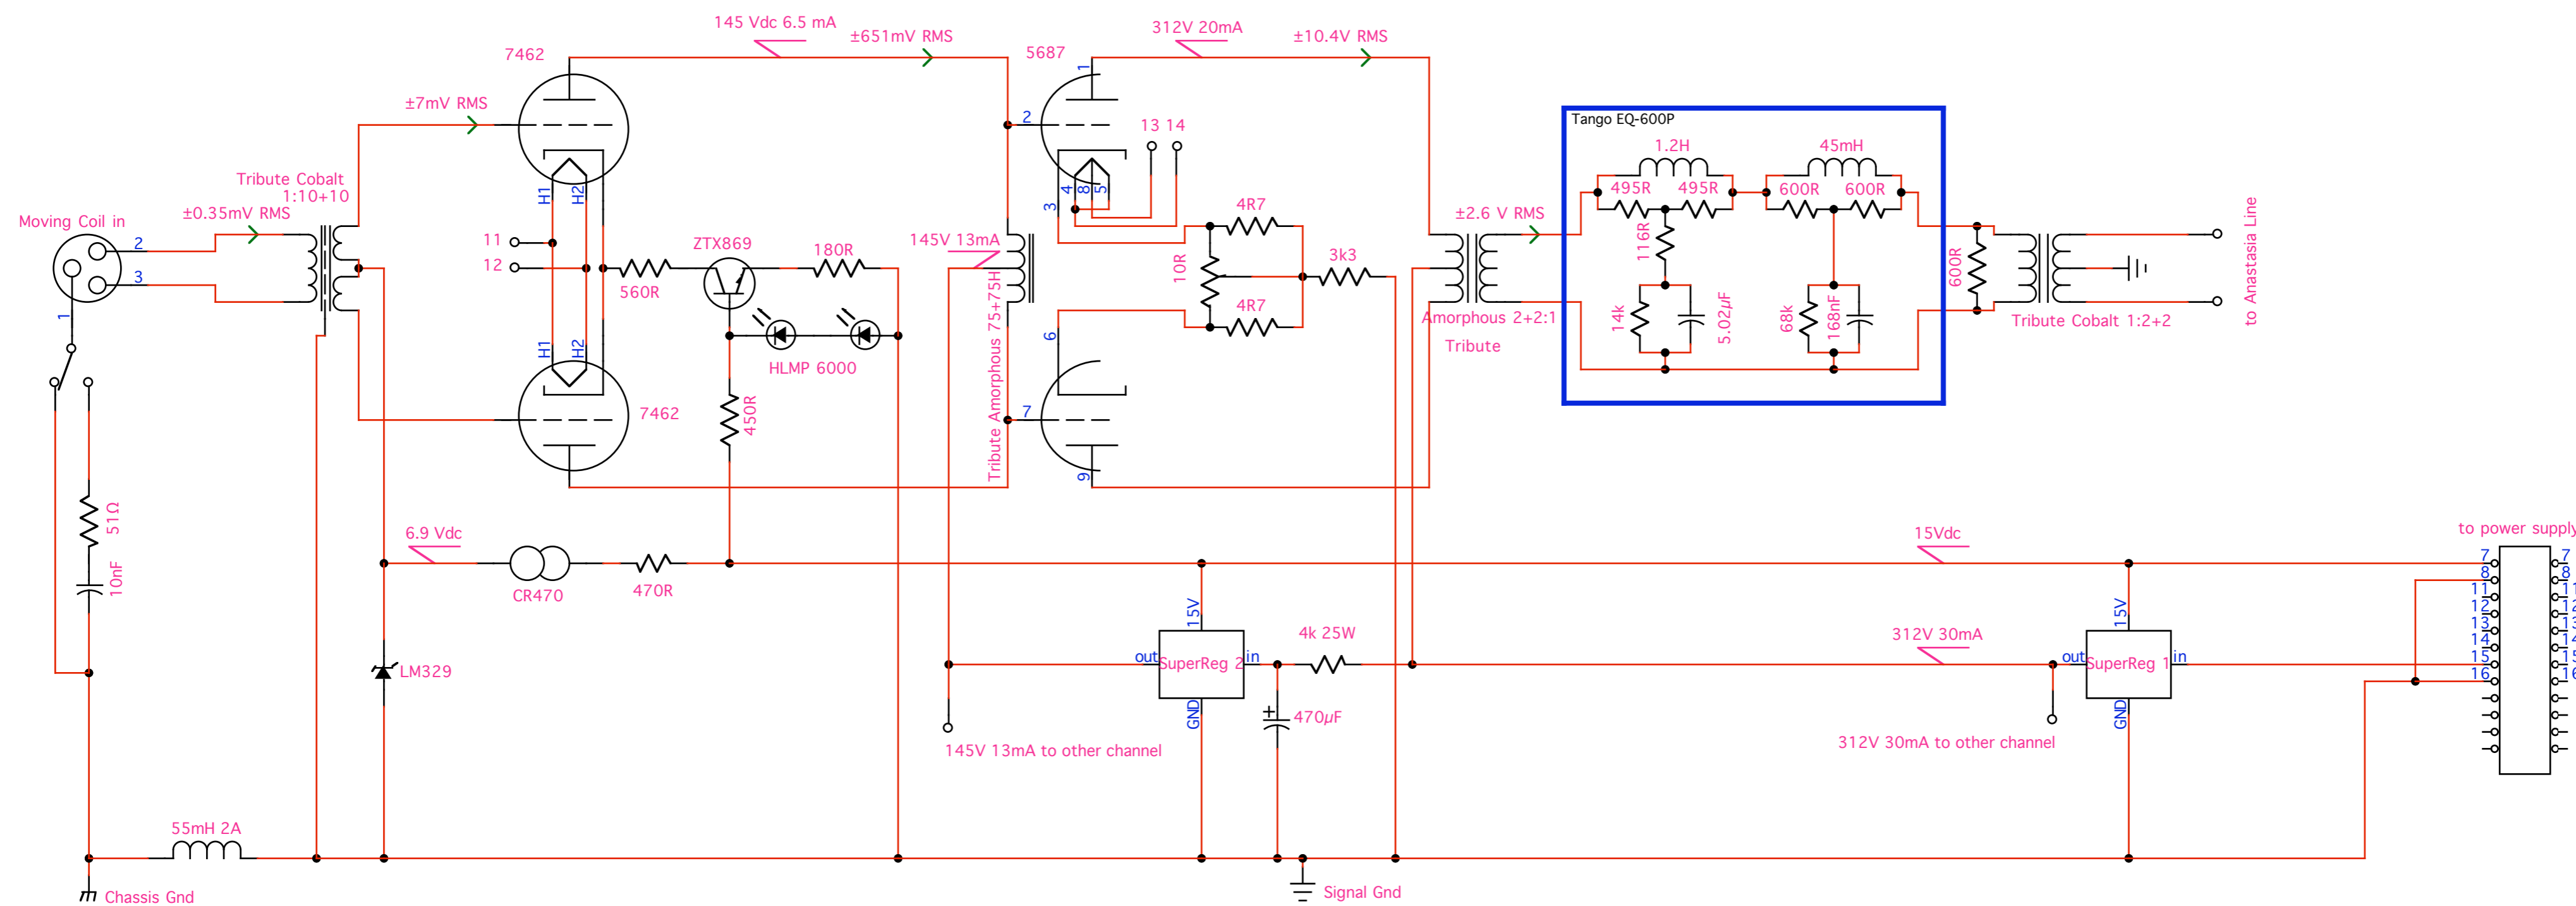

**"Anastasia", "Betsy"**  
**Powersupply**  
**for both channels**  
 Rev h 2004-11-09  
 ©Christian Rintelen

"Anastasia", "Betsy"  
 Heater regs/Relays  
 for both channels  
 Rev g 2004-11-09  
 ©Christian Rintelen

**"Anastasia"**  
 Line section  
 (one channel shown)  
 Rev 3h 2004-09-02  
 ©Christian Rintelen

"Anastasia"  
 Phono section  
 (one channel shown)  
 Rev 3h 2004-09-02  
 ©Christian Rintelen

**BETSY**  
 six channel linestage  
 (three channels shown)  
 Rev 2g 2004-11-29  
 ©Christian Rintelen